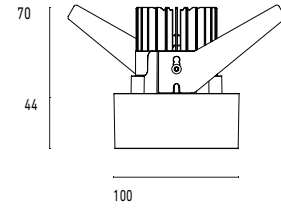

### Model

<b>Name</b>	Mono 100 Type 2 Recessed Downlighter
<b>Finish</b>	Structured Black
<b>Area</b>	Indoor

### System

<b>Power (Luminaire)</b>	16W
<b>Power (System)</b>	19W
<b>Voltage</b>	240V-AC
<b>Optics</b>	Rotationally Symmetrical Direct 60°
<b>Colour Temperature</b>	3000°K
<b>Luminous Flux</b>	1436lm
<b>TM30</b>	Rf95 Rg103
<b>CRI</b>	Ra98
<b>Lumen Maintenance</b>	L90 B10 50000hrs
<b>Chromaticity</b>	<3 McAdam Step Ellipse
<b>Articulation</b>	Fixed
<b>Cut-Out</b>	
<b>Ingress Protection</b>	IP44
<b>Control Device</b>	Remote DALI (Included)
<b>Class</b>	III